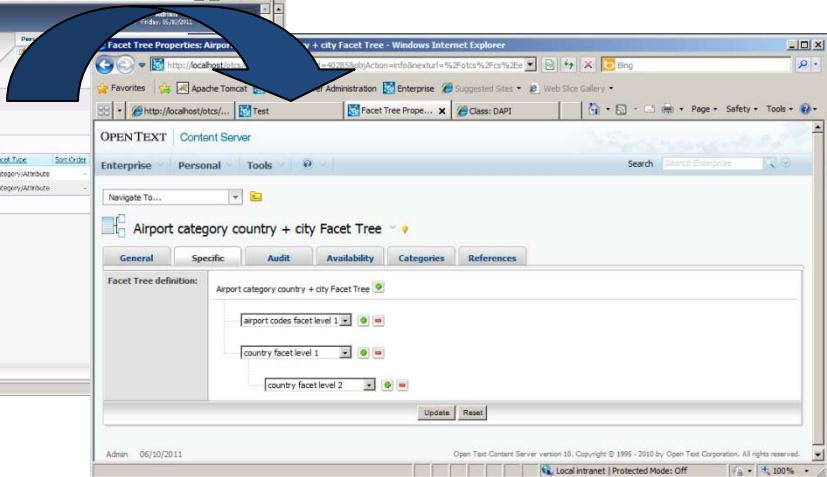

Facet Tree in OT CS 2010

Result: With SAW’s migration services and tools you are able to execute an almost (in all but a view small exclusions e.g. categories) complete Livelink migration.

Information

For additional information about *Virtual Folders into OT CS 2010* and migration services please go to <http://www.sawag.com>

SAW System- Analyse Weissenbacher AG

Waldmuenchener Strasse 12   Telefon: +49 (0)89 - 68 08 83 60
D-81549 Muenchen   Telefax: +49 (0)89 - 68 08 83 89
<mailto:saw@sawag.com>